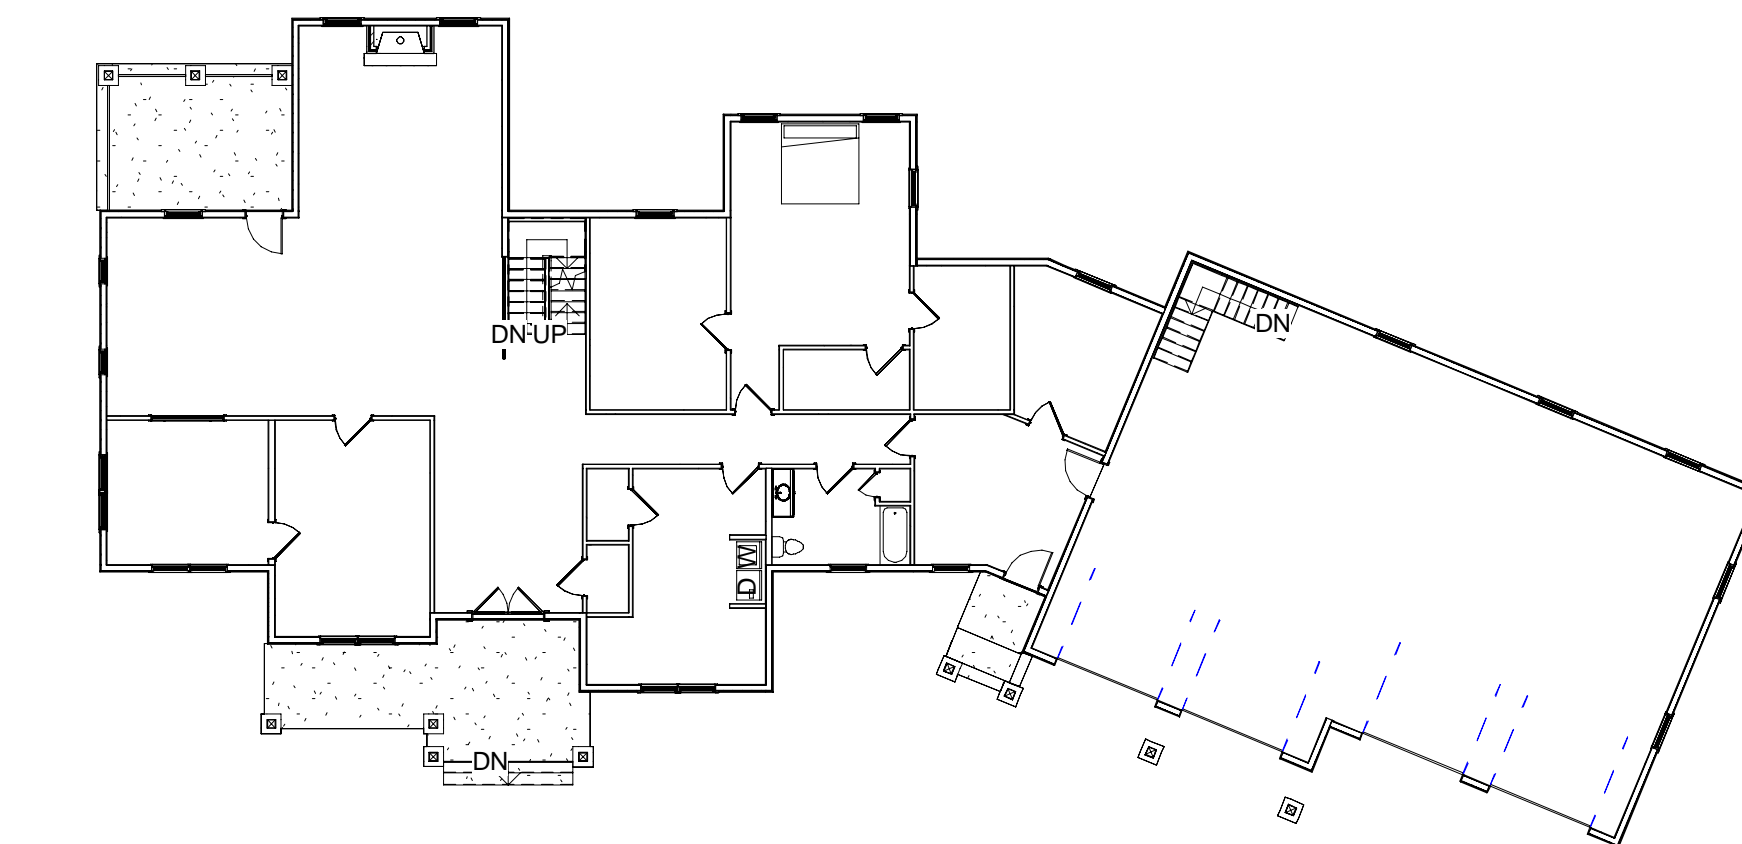

# Kinsey New Home

Sheet List	
Sheet Number	Sheet Name
B1	Brochure

R&R DRAFTING  
IIc.

29130 Taylor Rd  
Dennison, Ohio 44621  
Phone 330-440-2717  
Email rrdrafting@yahoo.com

⑦ West  
1/16" = 1'-0"

④ East  
1/16" = 1'-0"

⑤ North  
1/16" = 1'-0"

⑥ South  
1/16" = 1'-0"

① Basement  
1/16" = 1'-0"

② First Floor  
1/16" = 1'-0"

③ Second Floor  
1/16" = 1'-0"

**General Note**  
General Contract/Owner  
To Verify All Dimensions In Field

No.	Description	Date

Kinsey New Home  
New Philadelphia, OH 44663

Brochure

Date	04/11/2021
Drawn by	RJR
Checked by	Checker

B1

Scale	1/16" = 1'-0"
-------	---------------