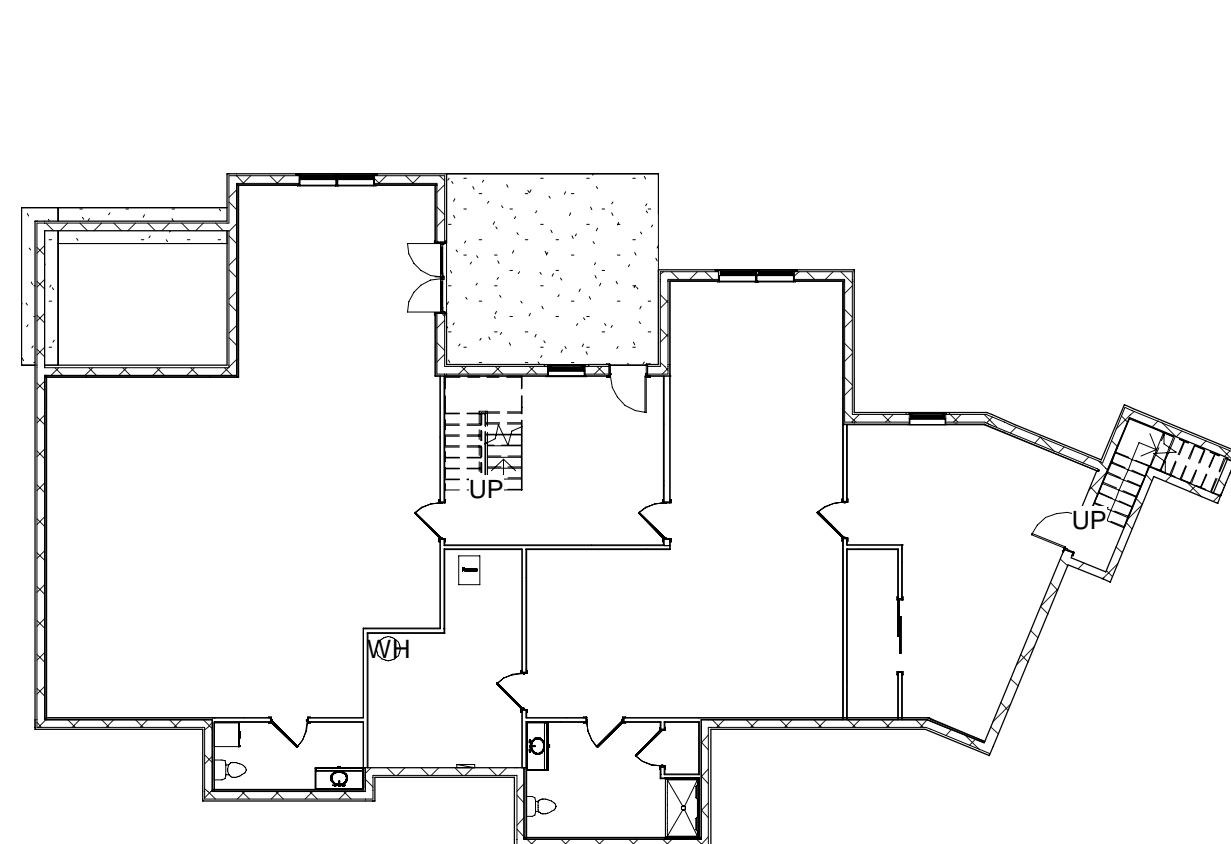

# Kinsey New Home

Sheet List	
Sheet Number	Sheet Name
B1	Brochure

R&R DRAFTING  
IIc.

29130 Taylor Rd  
Dennison, Ohio 44621  
Phone 330-440-2717  
Email rrdrafting@yahoo.com

⑦ West  
1/16" = 1'-0"

④ East  
1/16" = 1'-0"

⑤ North  
1/16" = 1'-0"

⑥ South  
1/16" = 1'-0"

① Basement  
1/16" = 1'-0"

② First Floor  
1/16" = 1'-0"

③ Second Floor  
1/16" = 1'-0"

**General Note**  
General Contract/Owner  
To Verify All Dimensions In Field

No.	Description	Date

Kinsey New Home  
New Philadelphia, OH 44663

Brochure

Date	04/11/2021
Drawn by	RJR
Checked by	Checker

B1

Scale	1/16" = 1'-0"
-------	---------------