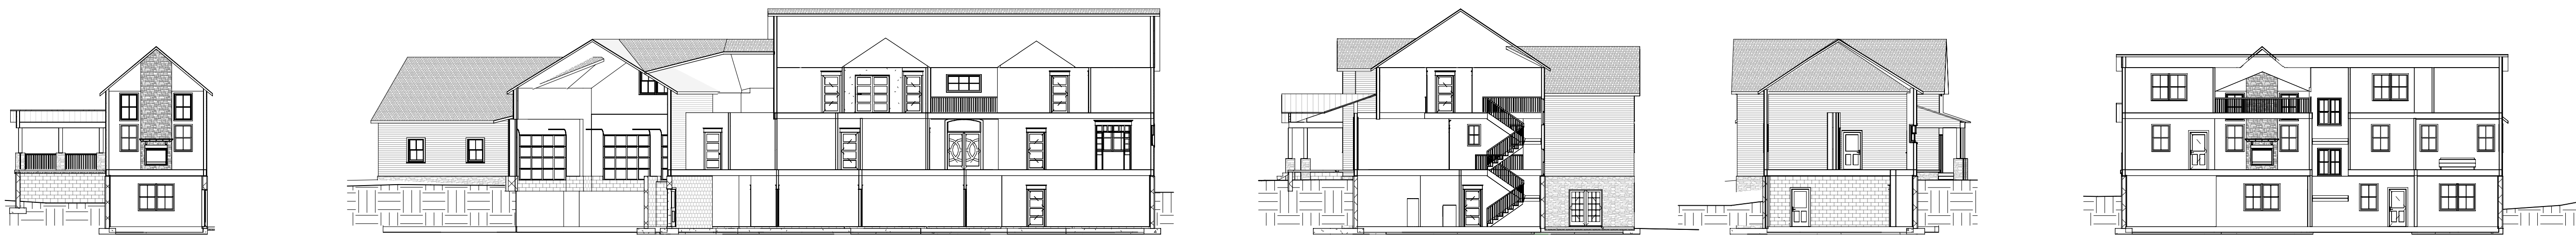

# Kinsey New Home

Sheet List	
Sheet Number	Sheet Name
B1	Brochure

R&R DRAFTING  
IIc.

29130 Taylor Rd  
Dennison, Ohio 44621  
Phone 330-440-2717  
Email rrdrafting@yahoo.com

⑦ West  
1/16" = 1'-0"

④ East  
1/16" = 1'-0"

⑤ North  
1/16" = 1'-0"

⑥ South  
1/16" = 1'-0"

① Basement  
1/16" = 1'-0"

② First Floor  
1/16" = 1'-0"

③ Second Floor  
1/16" = 1'-0"

**General Note**  
General Contract/Owner  
To Verify All Dimensions In Field

No.	Description	Date

Kinsey New Home  
New Philadelphia, OH 44663

Brochure

Date	04/11/2021
Drawn by	RJR
Checked by	Checker

B1

Scale	1/16" = 1'-0"
-------	---------------